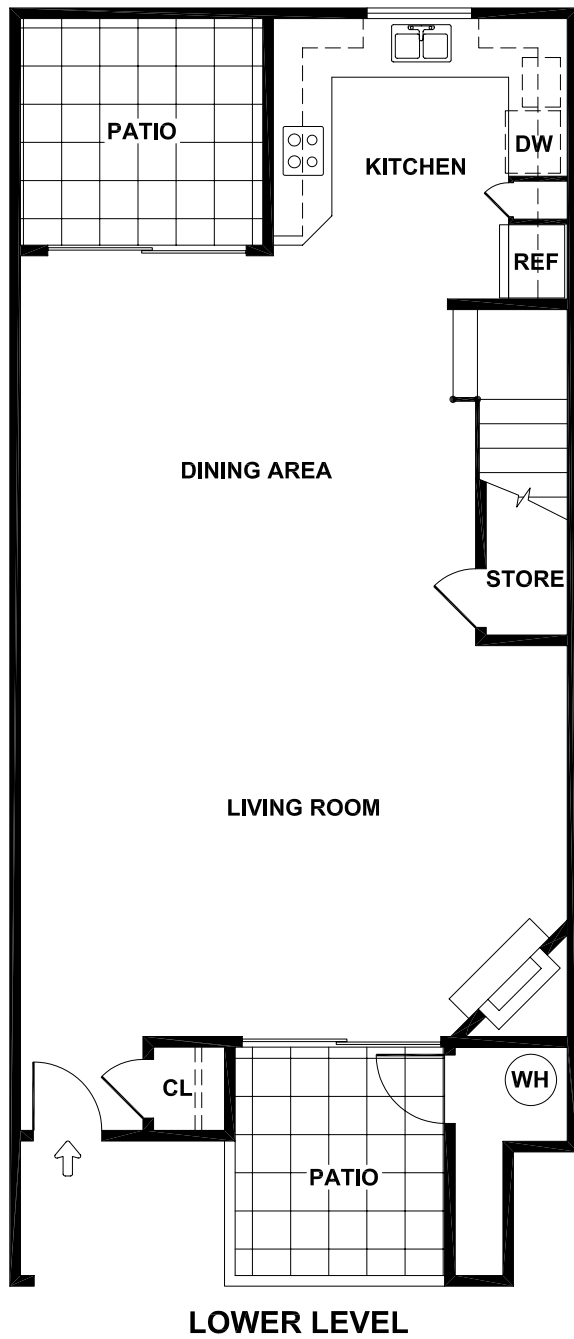

CENTRE POINTE

APARTMENTS

A1
1 bedroom - 1 bath
810 sq ft