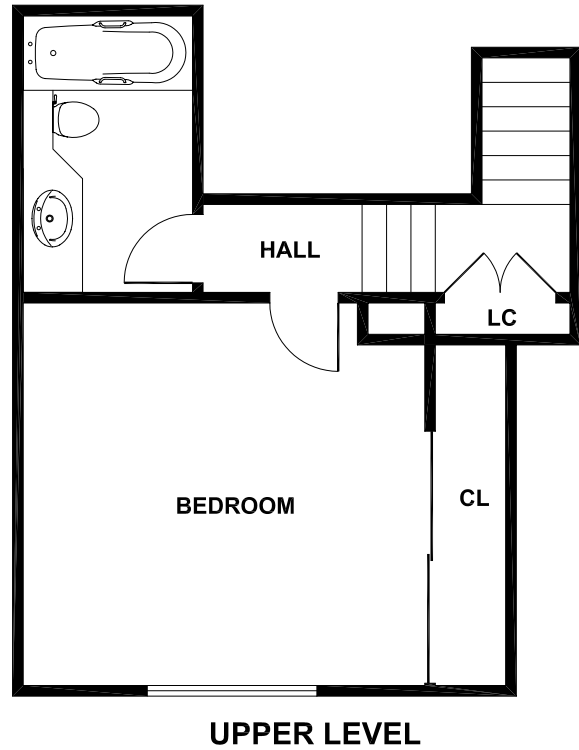

CENTRE POINTE

APARTMENTS

A1
1 bedroom - 1 bath
810 sq ft