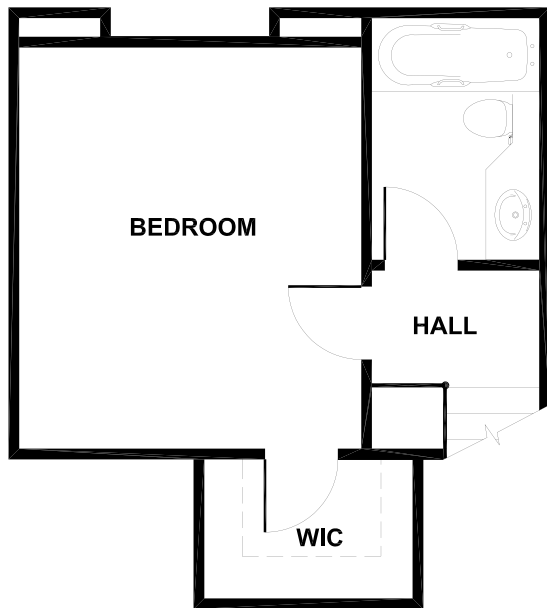

CENTRE POINTE

APARTMENTS

LOWER LEVEL

UPPER LEVEL

A2
1 bedroom - 1 bath
757 sq ft