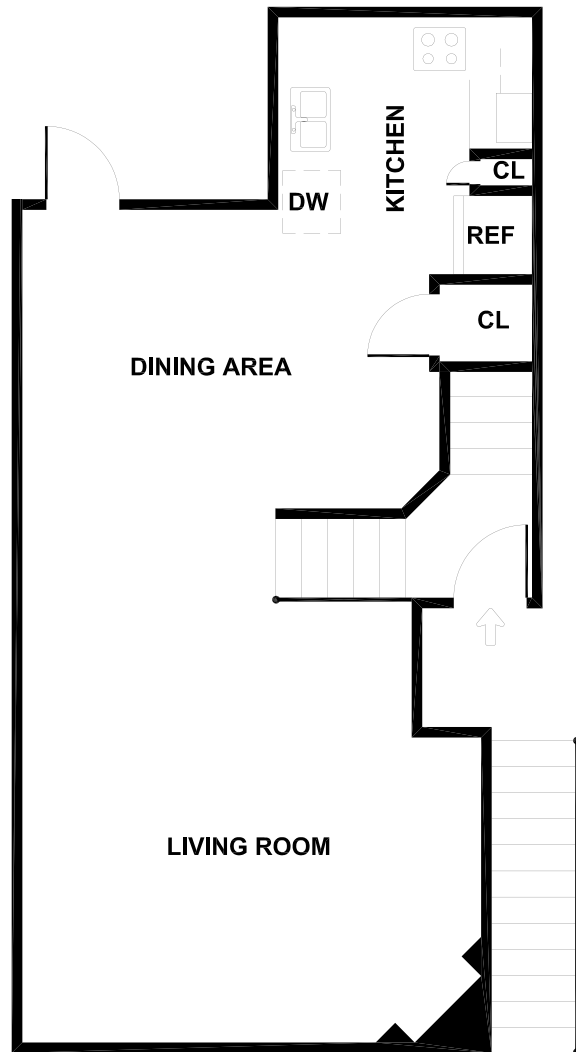

CENTRE POINTE

APARTMENTS

LOWER LEVEL

UPPER LEVEL

A2
1 bedroom - 1 bath
757 sq ft