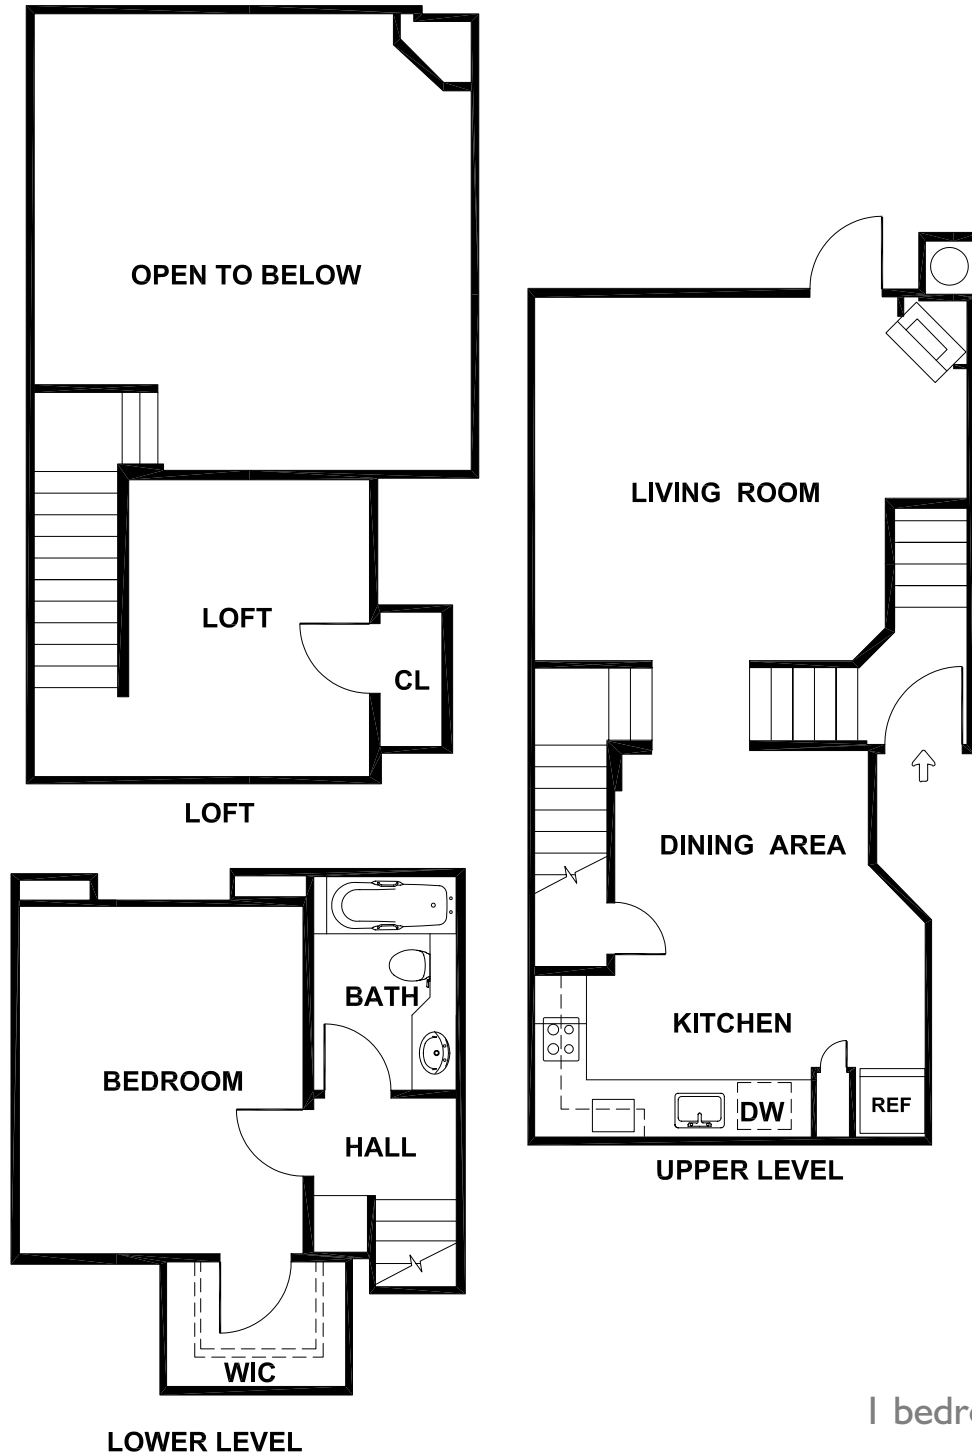

# CENTRE POINTE

APARTMENTS

**A2L**  
1 bedroom - 1 bath  
895 sq ft