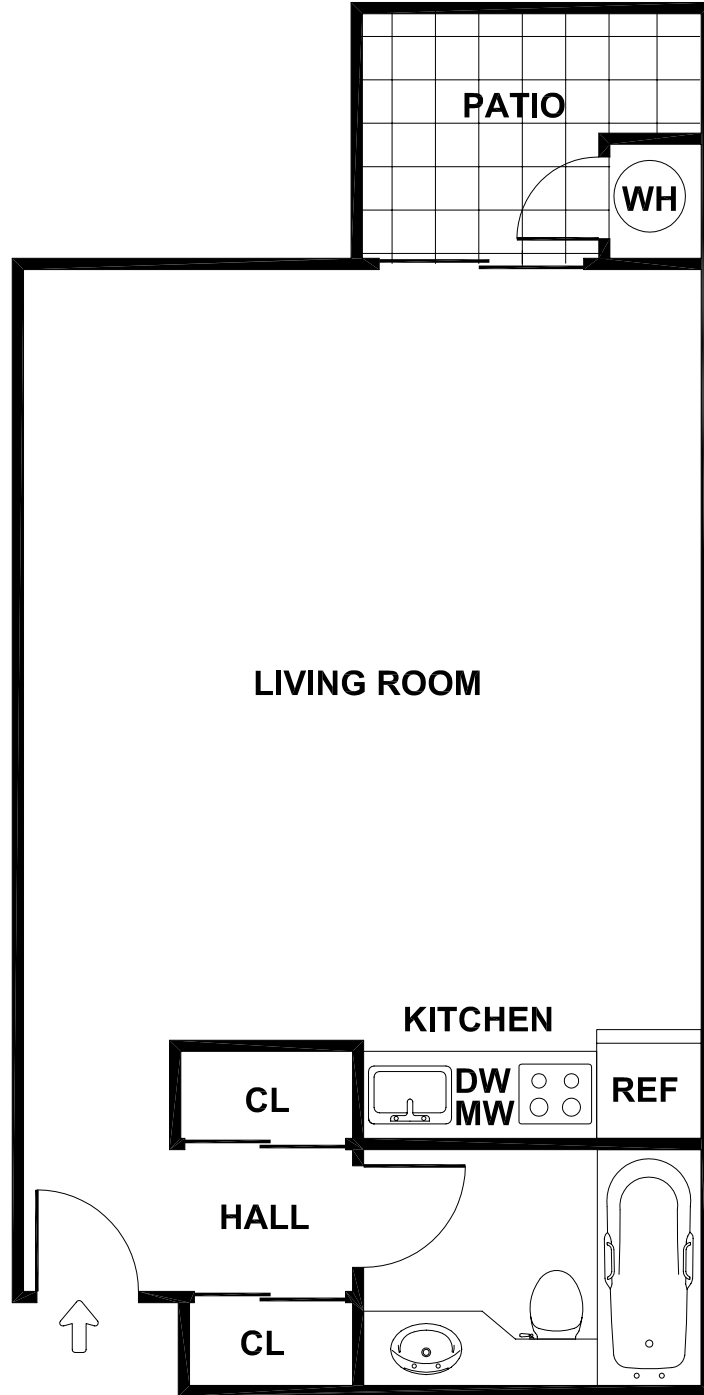

# CENTRE POINTE

APARTMENTS

**A3**  
studio  
464 sq ft