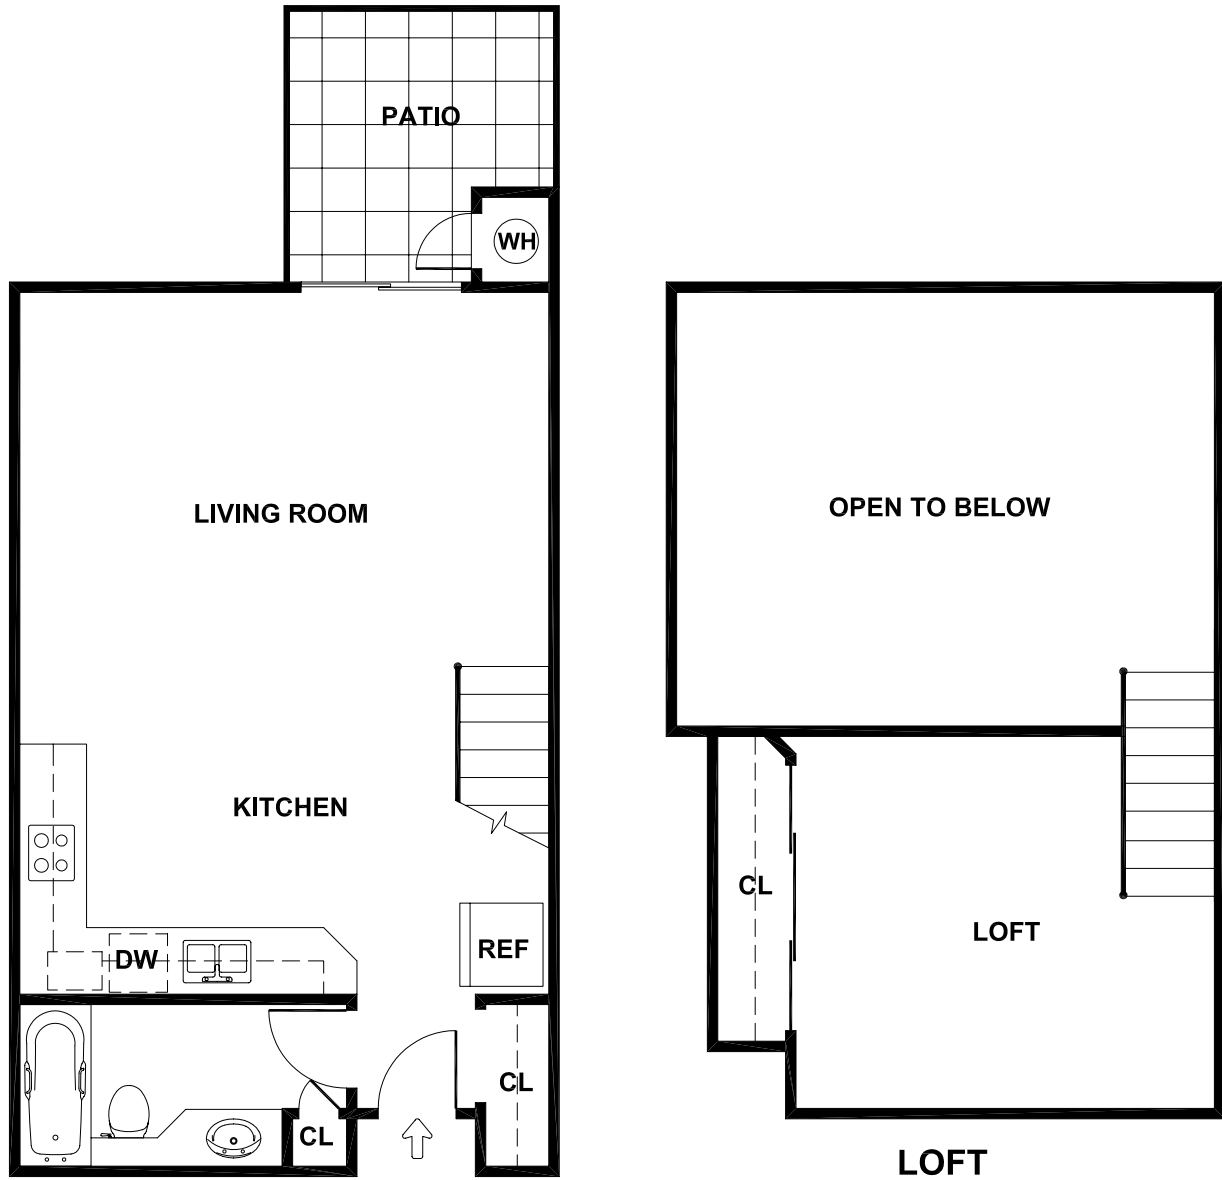

CENTRE POINTE

APARTMENTS

A3L
studio
590 sq ft