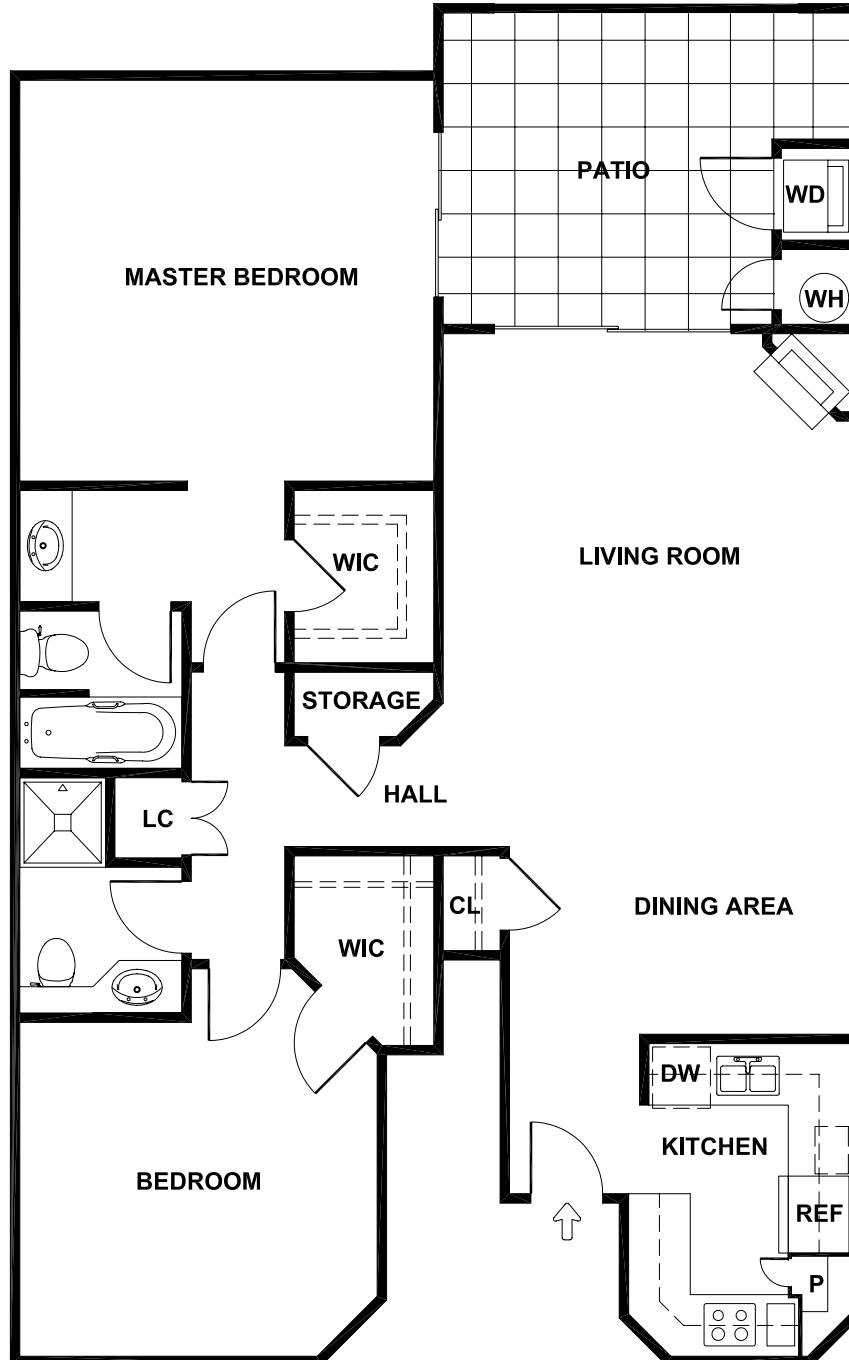

# CENTRE POINTE

APARTMENTS

**B2**

2 bedrooms - 2 baths  
1,055 sq ft