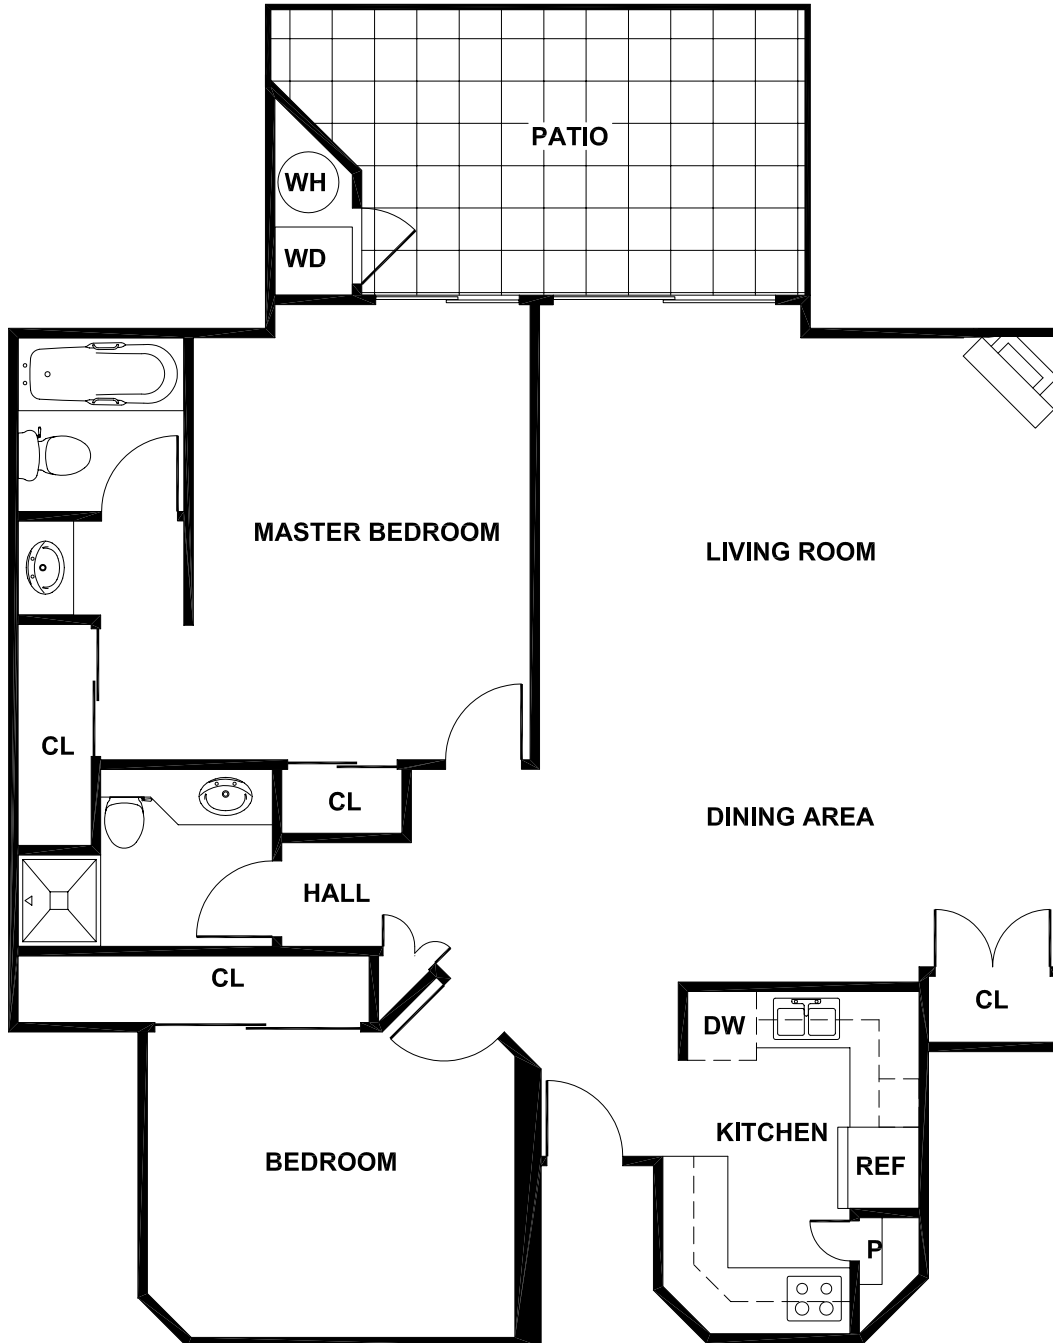

CENTRE POINTE

APARTMENTS

C2

2 bedrooms - 2 baths
945 sq ft