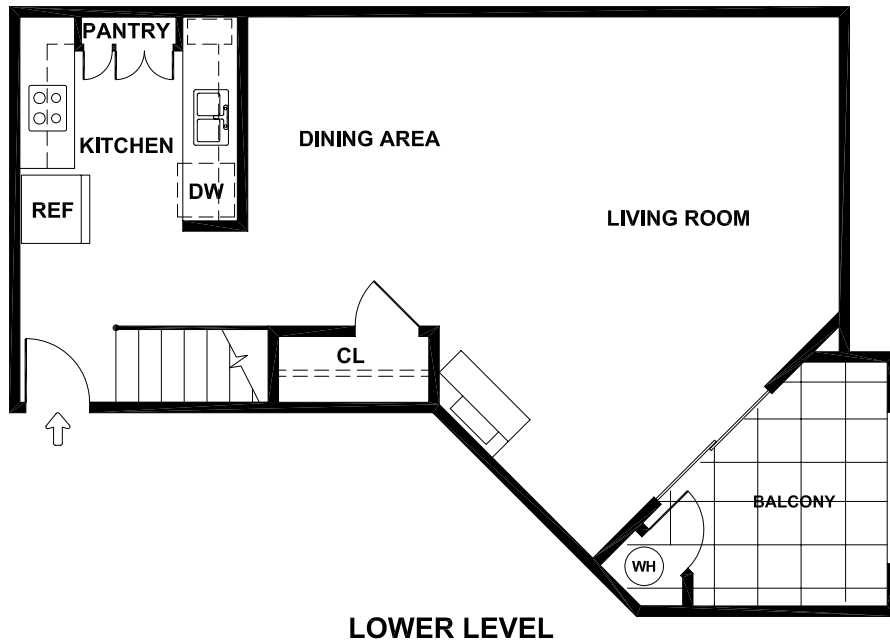

CENTRE POINTE

APARTMENTS

C3

2 bedrooms - 2 baths
1,060 sq ft