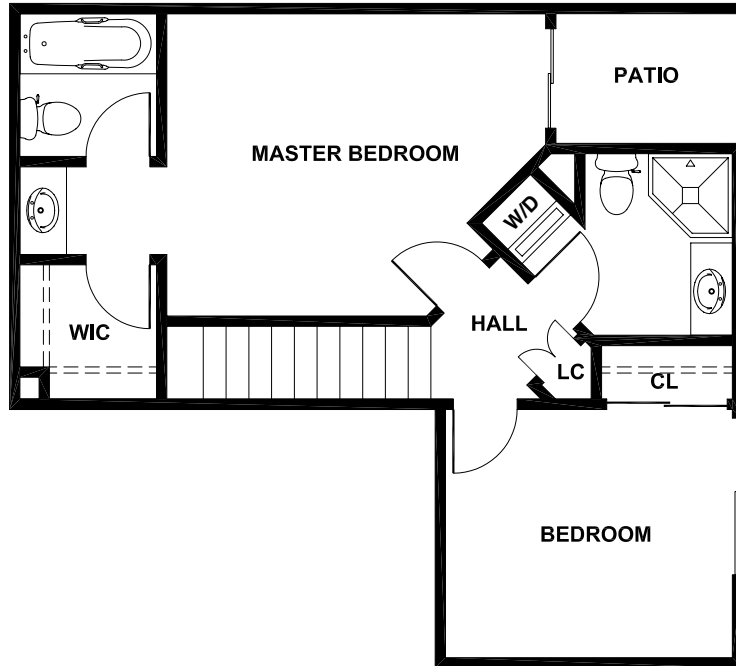

CENTRE POINTE

APARTMENTS

C3

2 bedrooms - 2 baths
1,060 sq ft